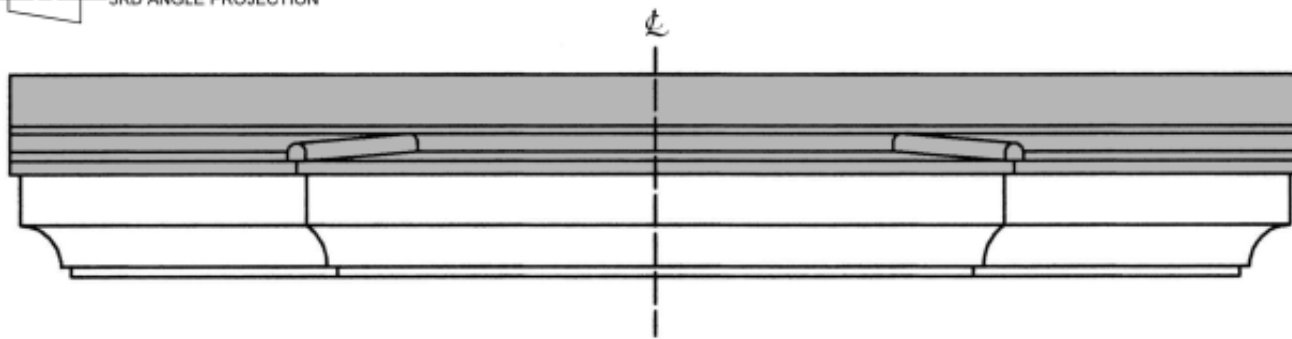

3RD ANGLE PROJECTION

FRONT ELEVATION

LEAD ROLL DETAIL

SECTION

ROOF PLAN

ISSUE	REVISION	
Fitzherbert Road Portsmouth, Hants PO6 1RU Tel: 023 9237 9990 Fax: 023 9221 0716		
SITE		
TITLE		
BEAULIEU BAY WINDOW CANOPY		
DRAWN	SCALE	DATE
		7.1.03
DRAWING No		ISSUE
9121/02		