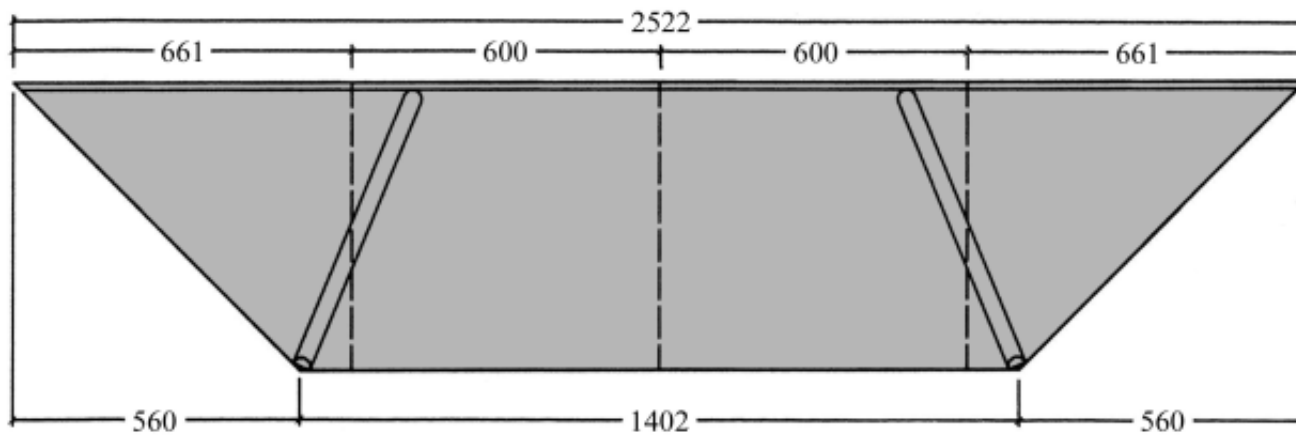

3RD ANGLE PROJECTION

FRONT ELEVATION

LEAD ROLL DETAIL

SECTION

ROOF PLAN

ISSUE	REVISION	
Fitzherbert Road Portsmouth, Hants PO6 1RU Tel: 023 9237 9990 Fax: 023 9221 0716		
SITE		
TITLE		
BEAULIEU BAY WINDOW CANOPY		
DRAWN	SCALE	DATE
		7.1.03
DRAWING No		ISSUE
9121/02		