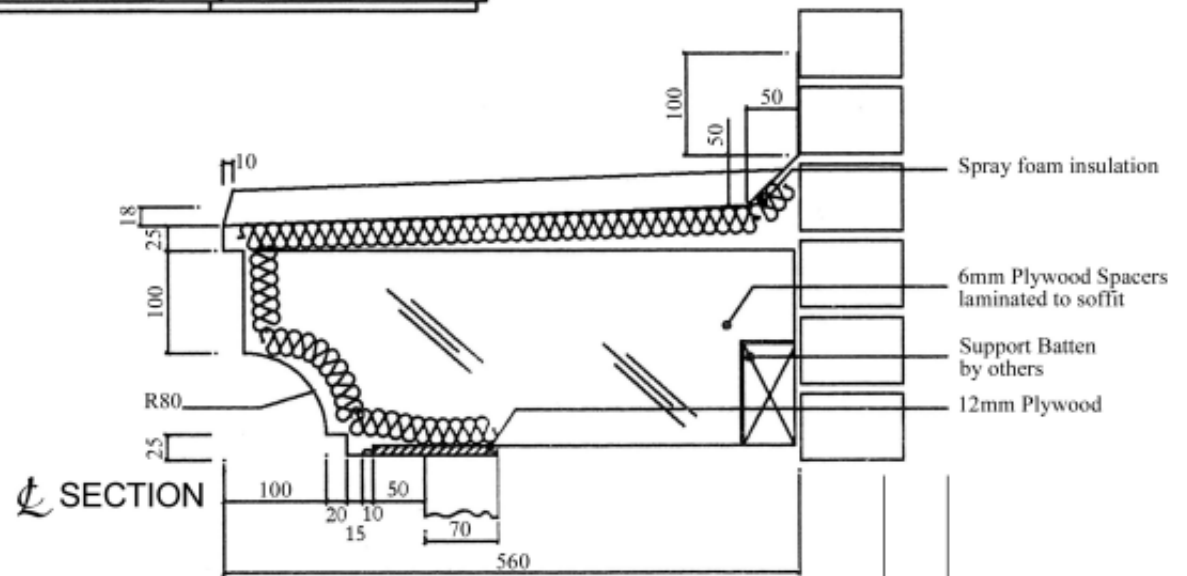

3RD ANGLE PROJECTION

FRONT ELEVATION

LEAD ROLL DETAIL

SECTION

ROOF PLAN

ISSUE	REVISION	
Fitzherbert Road Portsmouth, Hants PO6 1RU Tel: 023 9237 9990 Fax: 023 9221 0716		
SITE		
TITLE		
BEAULIEU BAY WINDOW CANOPY		
DRAWN	SCALE	DATE
		7.1.03
DRAWING No		ISSUE
9121/02		