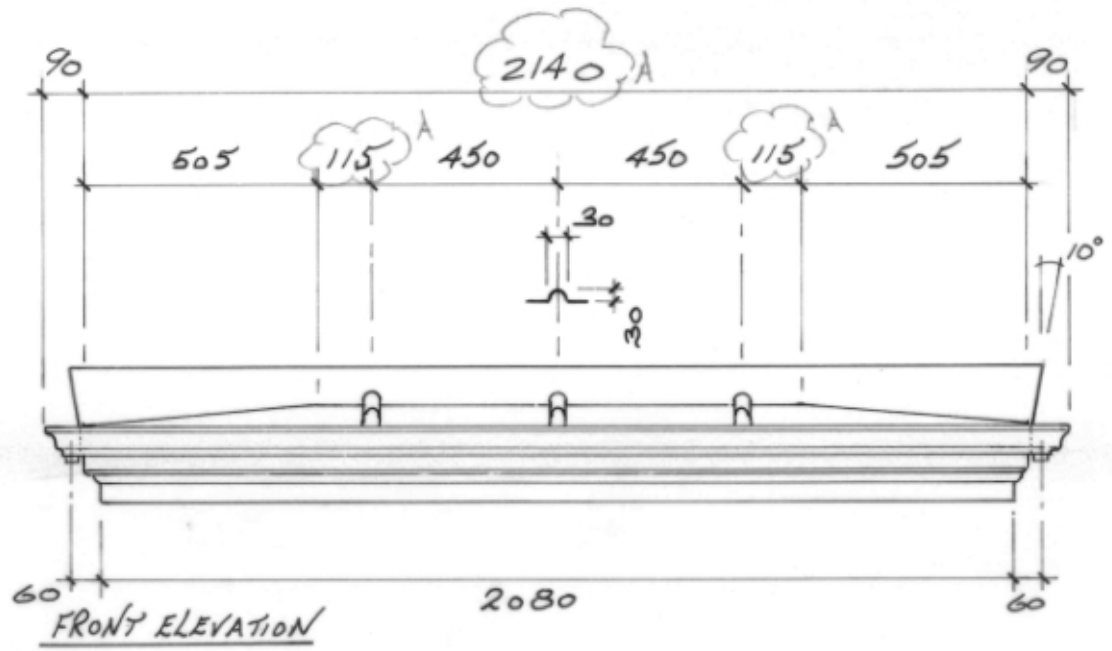

3RD ANGLE PROJECTION

House Type: ESKDALE.

A 8/3/15 REVISED ROOF DIMS.

ISSUE REVISION

GRP Structures Limited

Fitzherbert Road
Portsmouth, Hants Tel: 023 9237 9990
PO6 1RU Fax: 023 9221 0716

SITE **Eskdale Bay**

TITLE **BAY WINDOW CANOPY**

DRAWN R.W SCALE 1:5 DATE 15/10/04

DRAWING No 90304-33 SHEET ISSUE A