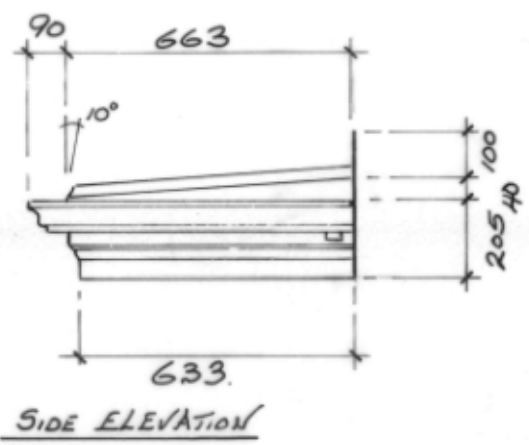

3RD ANGLE PROJECTION

House Type: ESKDALE.

A 8/3/15 REVISED ROOF DIMS.

ISSUE REVISION

GRP Structures Limited

Fitzherbert Road
Portsmouth, Hants Tel: 023 9237 9990
PO6 1RU Fax: 023 9221 0716

SITE **Eskdale Bay**

TITLE **BAY WINDOW CANOPY**

DRAWN R.W SCALE 1:5 DATE 15/10/04

DRAWING No 90304-33 SHEET ISSUE A