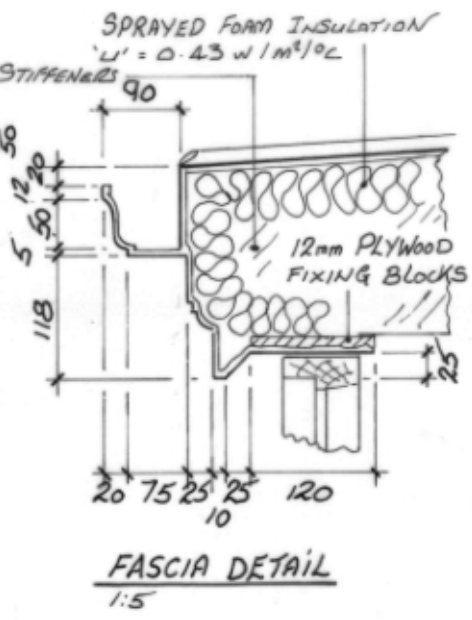

3RD ANGLE PROJECTION

House Type: ESKDALE.

A 8/3/15 REVISED ROOF DIMS.

ISSUE REVISION

GRP Structures Limited

Fitzherbert Road
Portsmouth, Hants Tel: 023 9237 9990
PO6 1RU Fax: 023 9221 0716

SITE **Eskdale Bay**

TITLE **BAY WINDOW CANOPY**

DRAWN R.W SCALE 1:5 DATE 15/10/04

DRAWING No 90304-33 SHEET ISSUE A