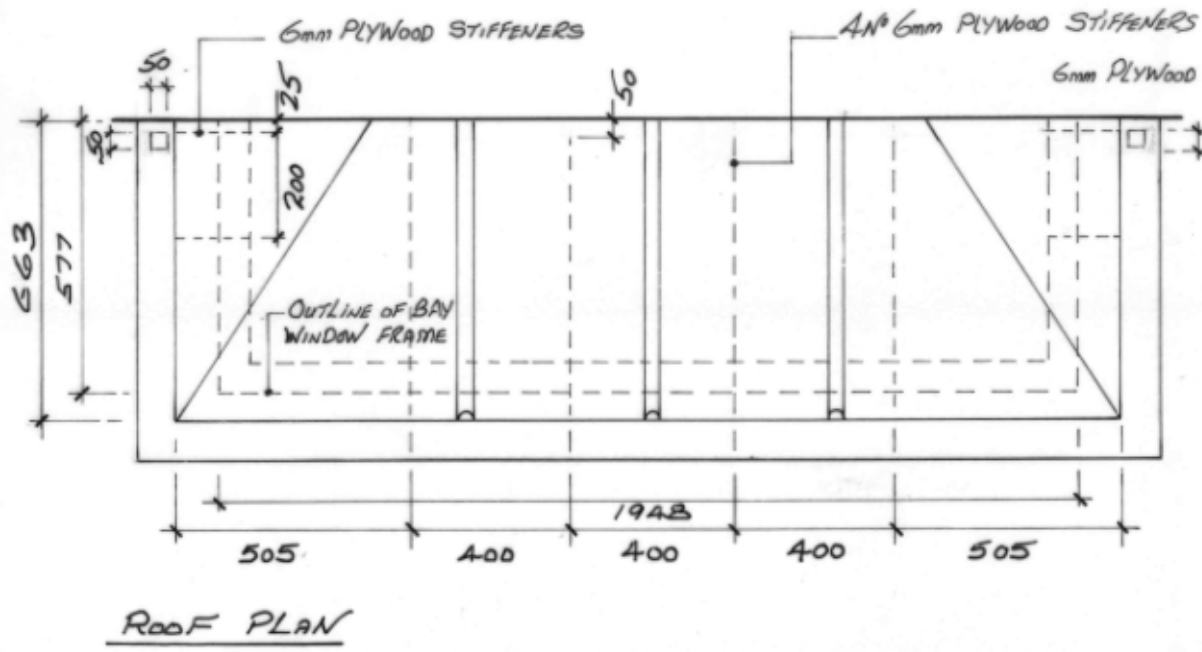

3RD ANGLE PROJECTION

House Type: ESKDALE.

A 8/3/15 REVISED ROOF DIMS.

ISSUE REVISION

GRP Structures Limited

Fitzherbert Road
Portsmouth, Hants Tel: 023 9237 9990
PO6 1RU Fax: 023 9221 0716

SITE **Eskdale Bay**

TITLE **BAY WINDOW CANOPY**

DRAWN R.W SCALE 1:5 DATE 15/10/04

DRAWING No 90304-33 SHEET ISSUE A