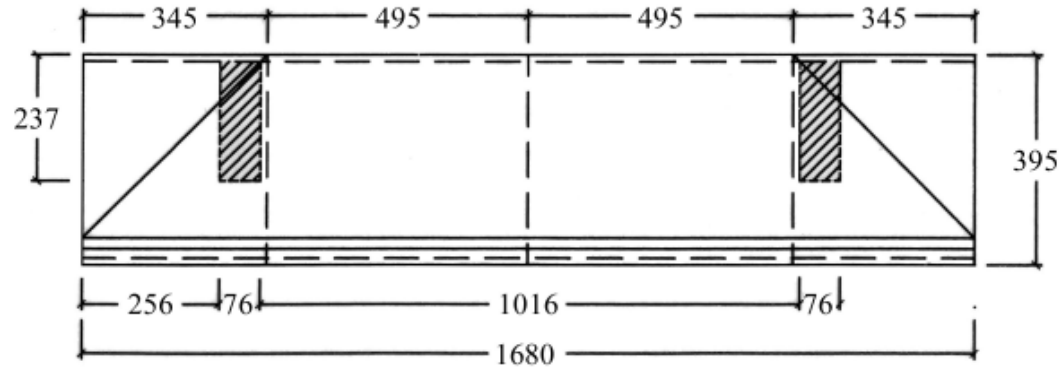

SECTION AA

FRONT ELEVATION

ROOF PLAN

ISSUE	REVISION	
Fitzherbert Road Portsmouth, Hants PO6 1RU Tel: 023 9237 9990 Fax: 023 9221 0716		
SITE		
TITLE BEAULIEU DOOR CANOPY		
DRAWN	SCALE	DATE 3.1.03
DRAWING No 9121/04	SHEET	ISSUE