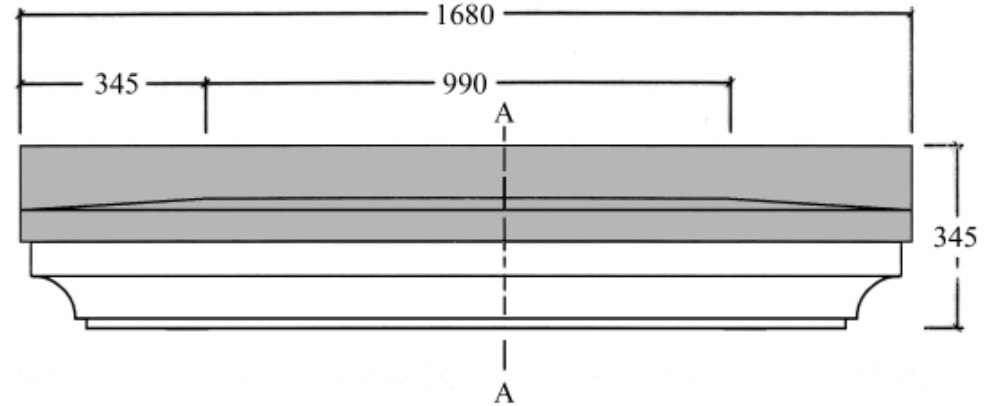

SECTION AA

FRONT ELEVATION

ROOF PLAN

ISSUE	REVISION	
Fitzherbert Road Portsmouth, Hants PO6 1RU Tel: 023 9237 9990 Fax: 023 9221 0716		
SITE		
TITLE BEAULIEU DOOR CANOPY		
DRAWN	SCALE	DATE 3.1.03
DRAWING No 9121/04	SHEET	ISSUE