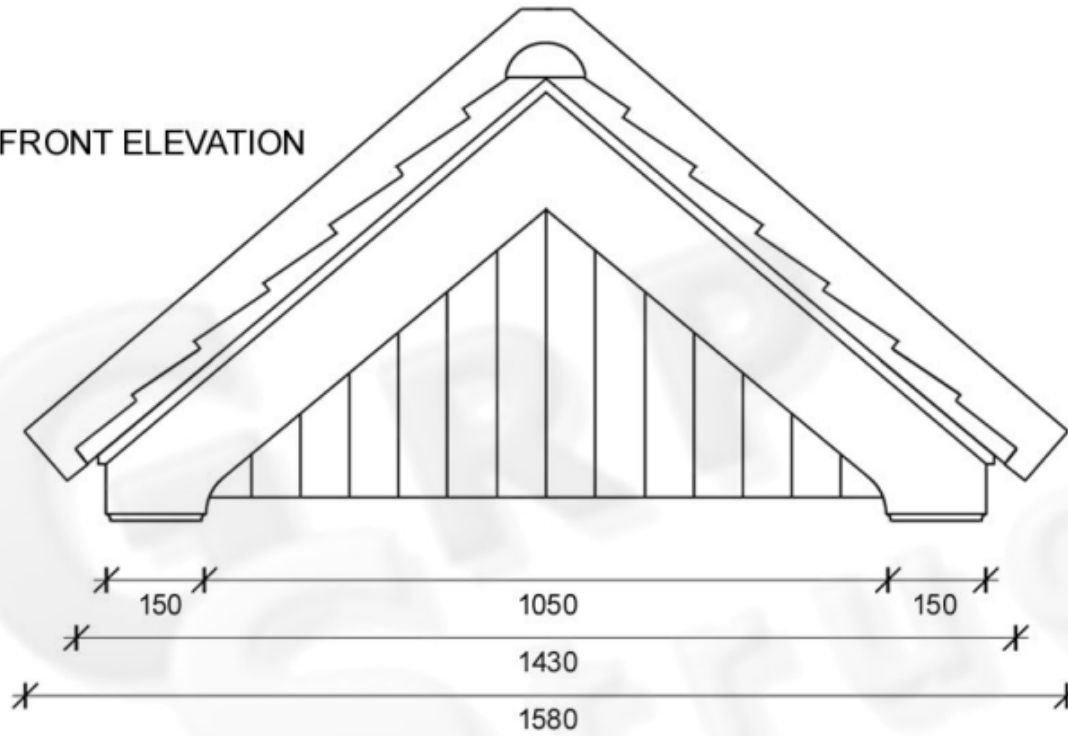

FRONT ELEVATION

SIDE ELEVATION

GALLOWS BRACKET

REFLECTED CEILING PLAN

TITLE 'NEWPORT' DUO - PITCH CANOPY	
DATE 13 . 4 . 04 .	SCALE
DRAWING NUMBER C1559/15 c	