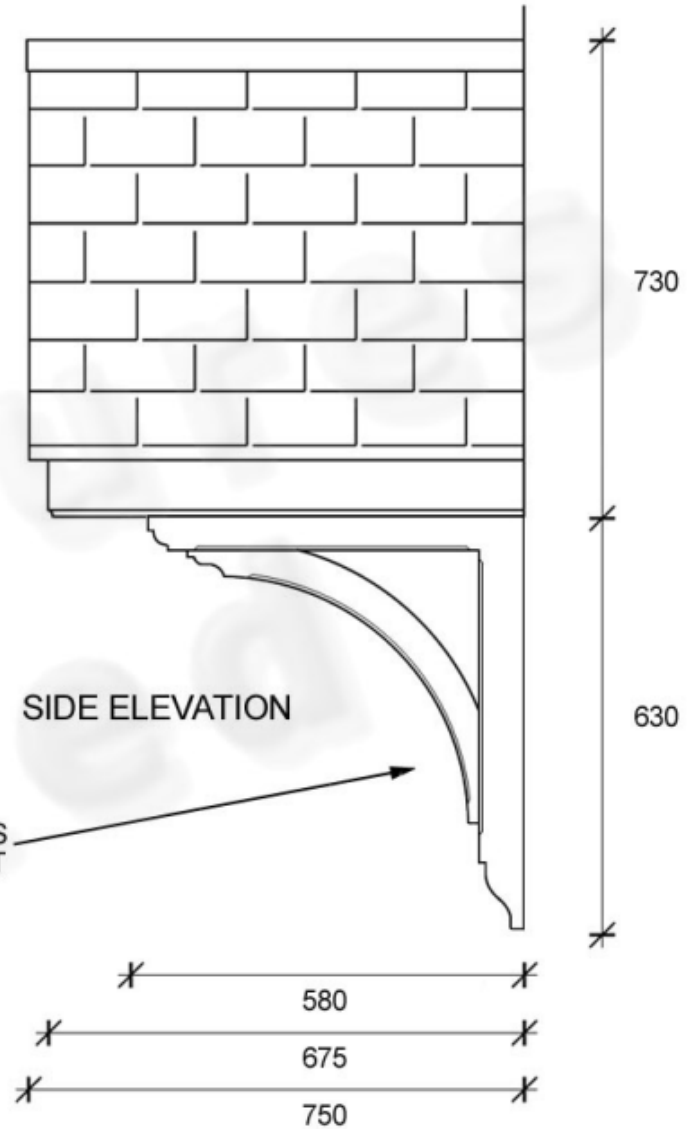

FRONT ELEVATION

SIDE ELEVATION

GALLOWS BRACKET

REFLECTED CEILING PLAN

TITLE 'NEWPORT' DUO - PITCH CANOPY	
DATE 13 . 4 . 04 .	SCALE
DRAWING NUMBER C1559/15 c	