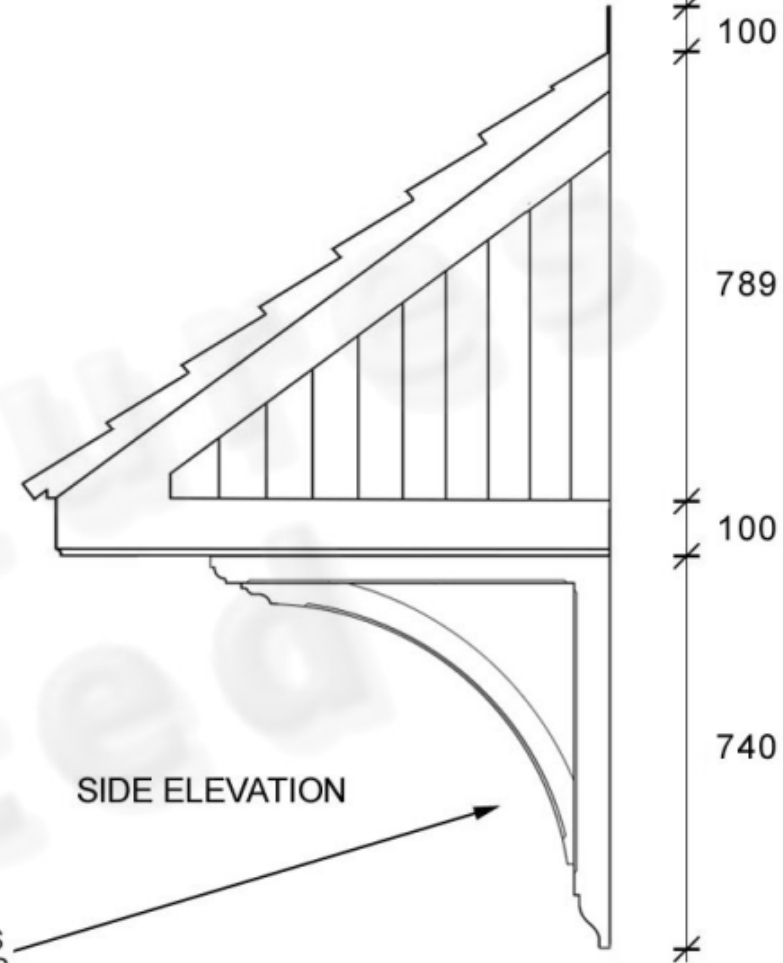

FRONT ELEVATION

SIDE ELEVATION

GALLOWS BRACKETS

100

789

100

740