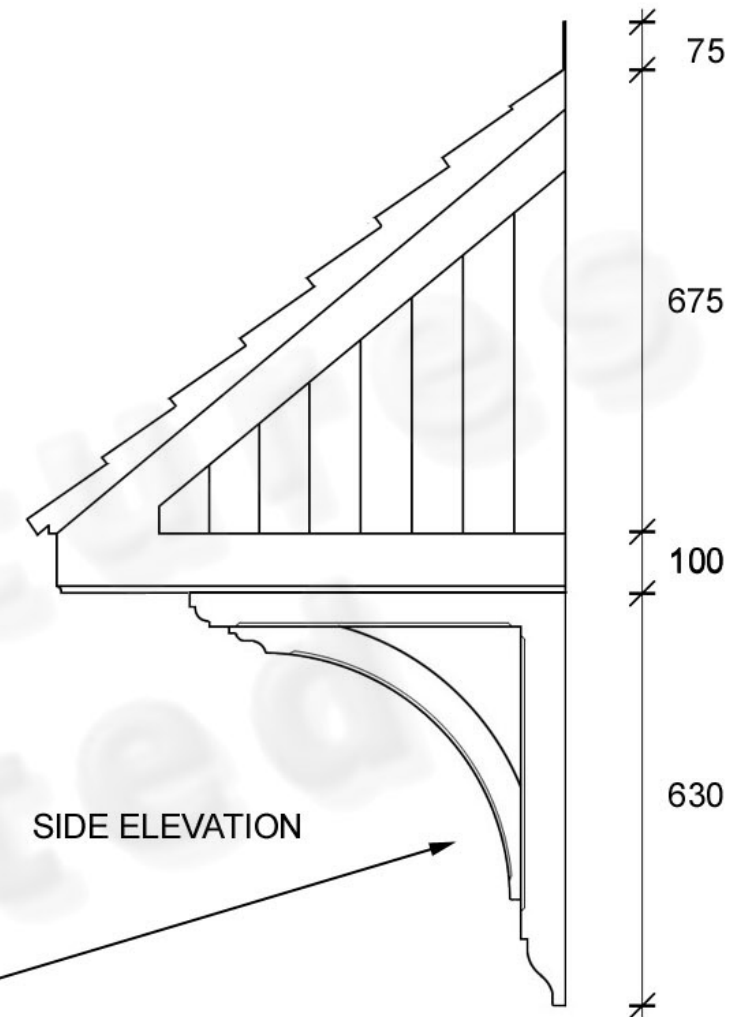

1350  
1410

FRONT ELEVATION

GALLOWS BRACKETS

SIDE ELEVATION

TITLE	'RYDE' MONO - PITCH CANOPY	
DATE	8 . 4 . 04 .	SCALE
DRAWING NUMBER	C1559/6 c	