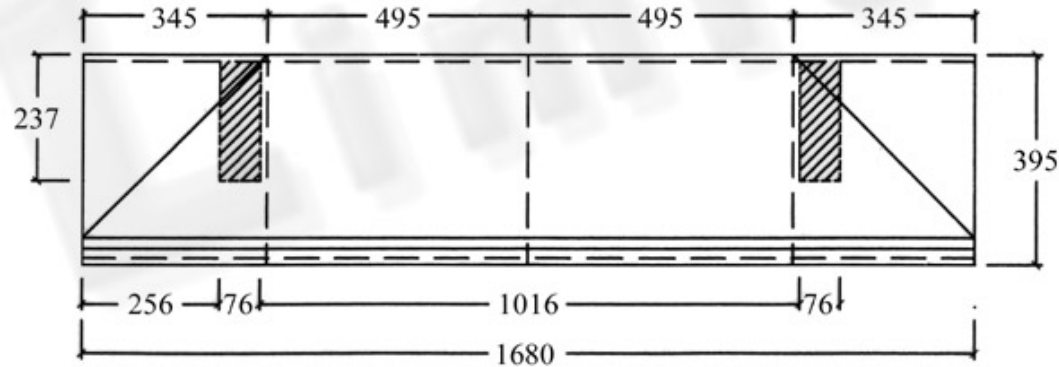

SECTION AA

FRONT ELEVATION

ROOF PLAN

ISSUE	REVISION	
Fitzherbert Road Portsmouth, Hants PO6 1RU Tel: 023 9237 9990 Fax: 023 9221 0716		
SITE		
TITLE BEAULIEU DOOR CANOPY		
DRAWN	SCALE	DATE 3.1.03
DRAWING No 9121/04	SHEET	ISSUE