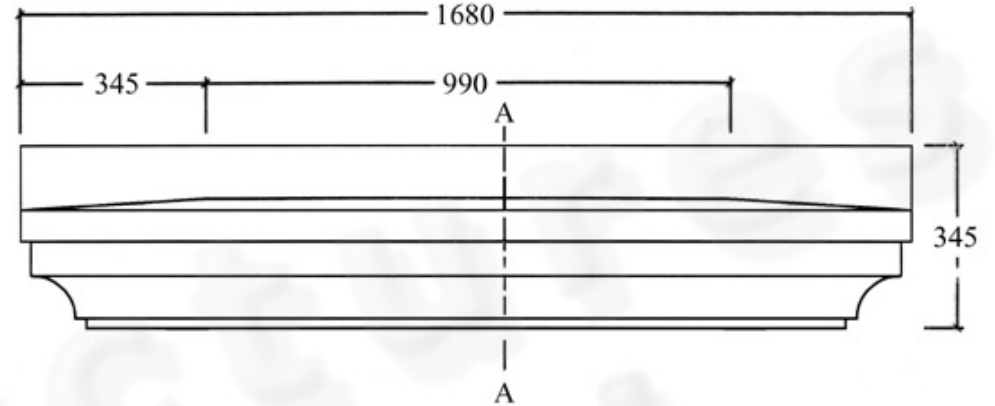

SECTION AA

FRONT ELEVATION

ROOF PLAN

ISSUE	REVISION	
Fitzherbert Road Portsmouth, Hants PO6 1RU Tel: 023 9237 9990 Fax: 023 9221 0716		
SITE		
TITLE BEAULIEU DOOR CANOPY		
DRAWN	SCALE	DATE 3.1.03
DRAWING No 9121/04	SHEET	ISSUE