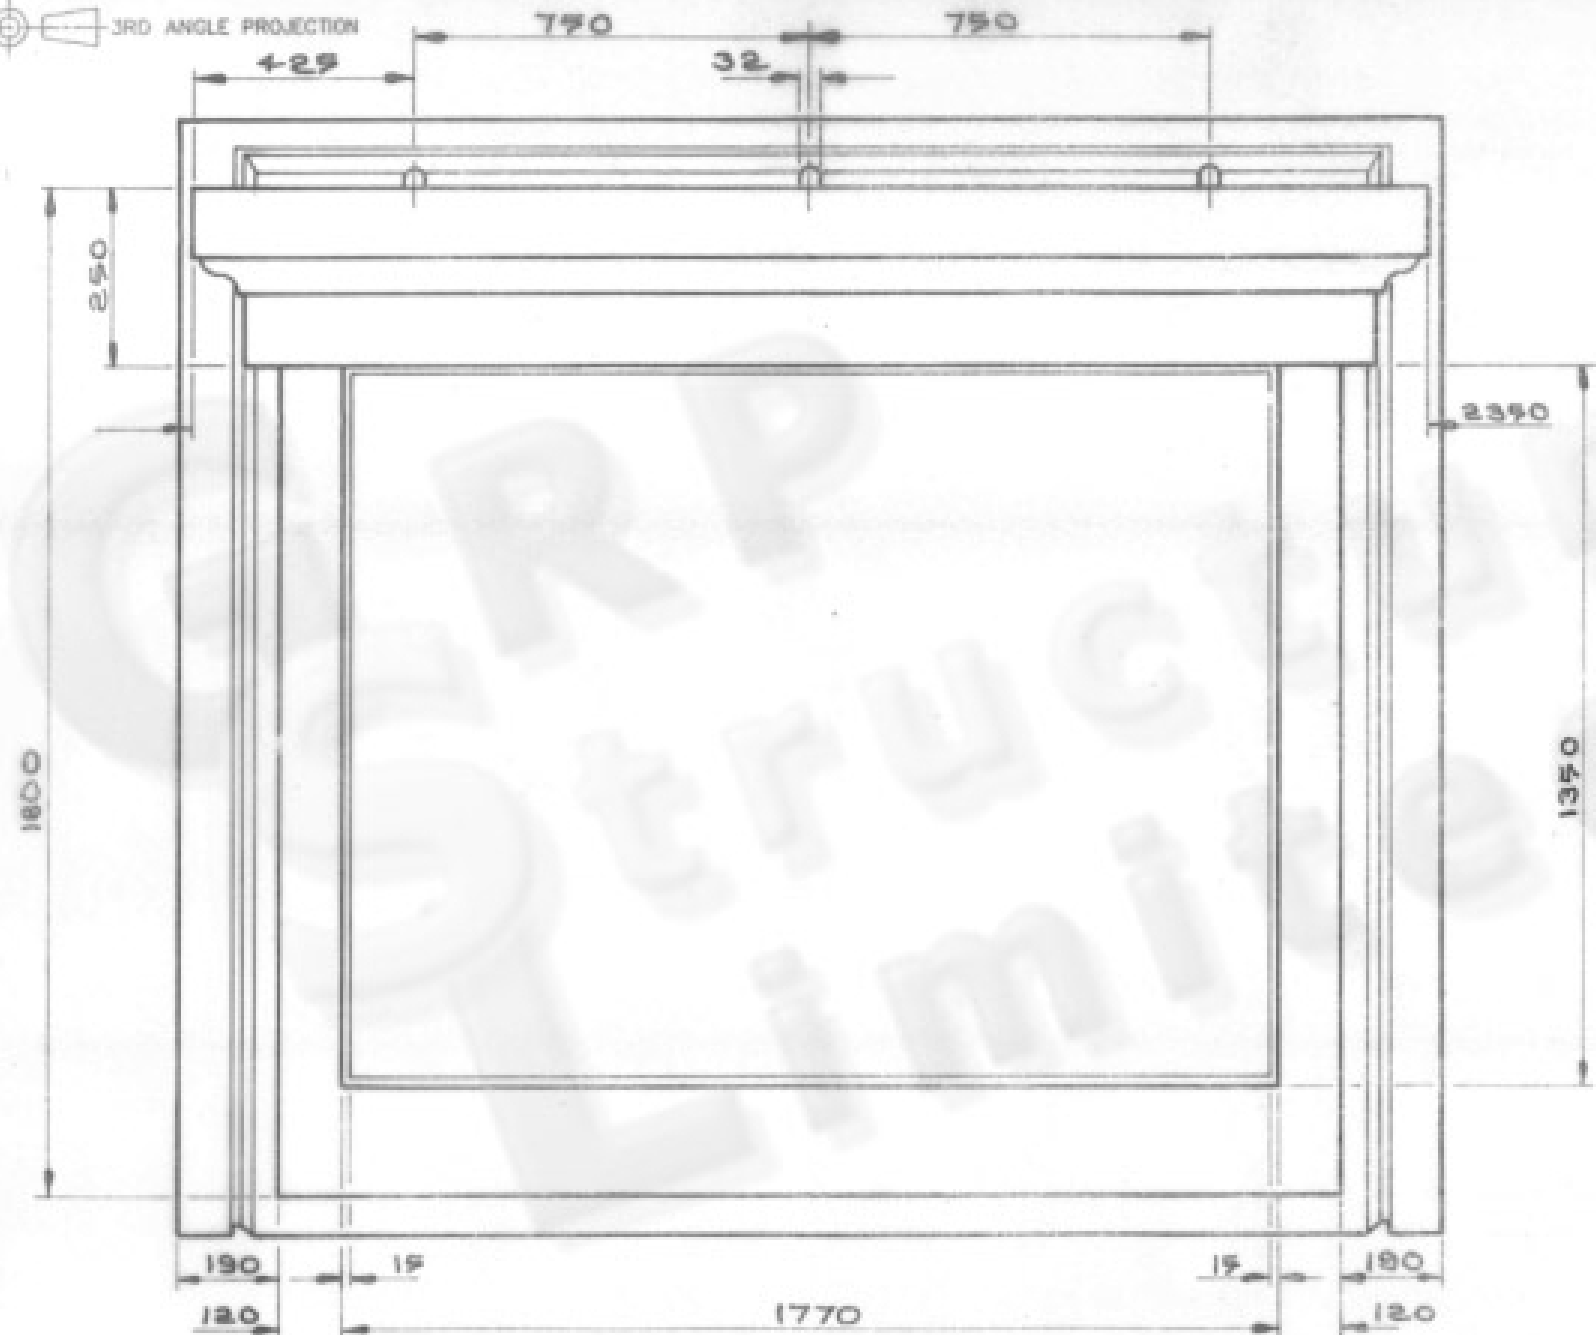

3RD ANGLE PROJECTION

FRONT ELEVATION

ISSUE REVISION	
ALPHA GLASS FIBRES	
SITE K3	
RTY HOUSE TYPE K3 +9° BORMER WINDOW 1770 x 1800	
SCALE 1:10	DATE 24-10-02
DRAWING NUMBER 9098/12/2	