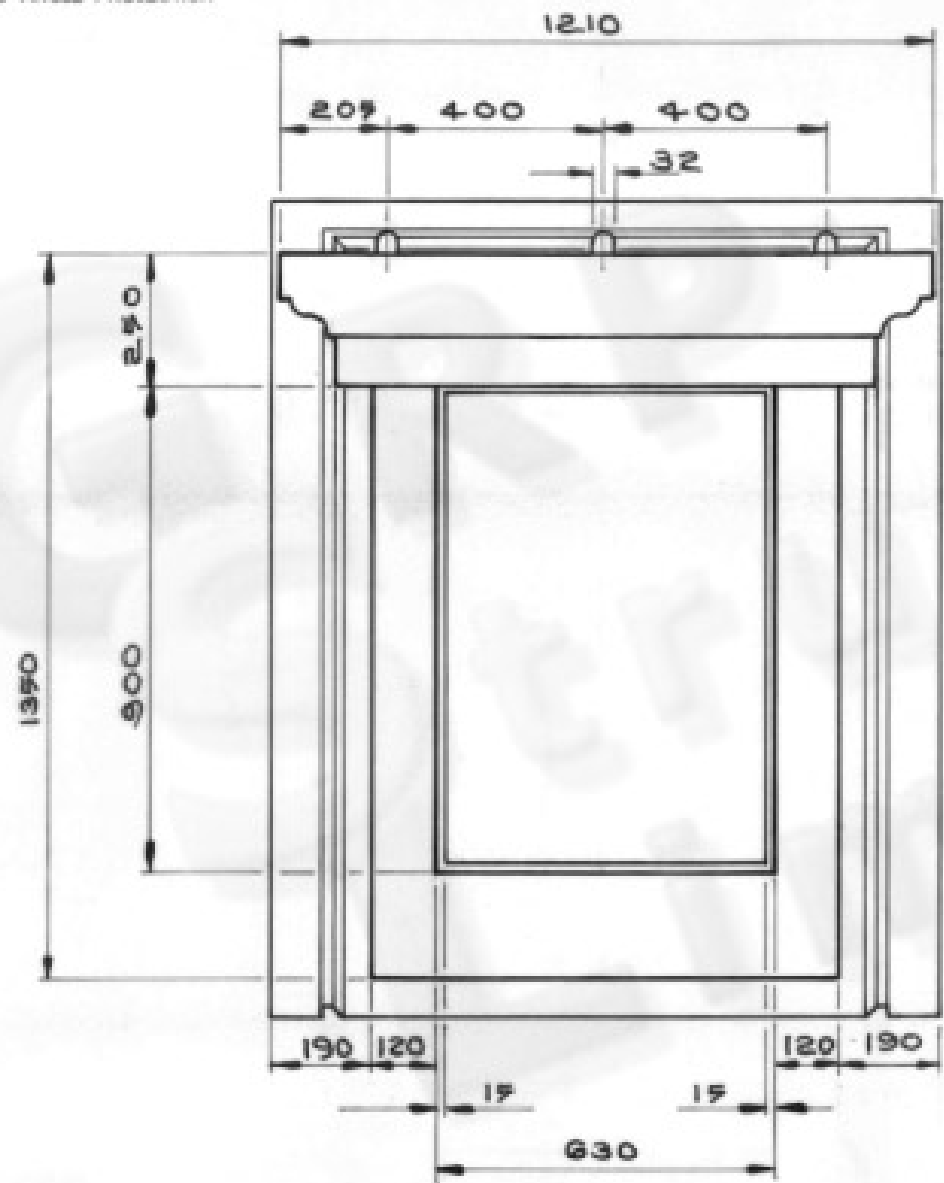

3RD ANGLE PROJECTION

FRONT ELEVATION

DETAIL OF WELT
SCALE 1:1

VIEW ADDED. WELT
 A DETAIL ADDED. -14-W-12
 ISSUE REVISION

ALPHA GLASS FIBRES

SITE
KINGS HILL

TITLE TOWER HOUSE TYPE
 47° DORMER WINDOW
 630 x 900

SCALE 1:10 DATE 7-10-02

DRAWING NUMBER 9098/2/2 A