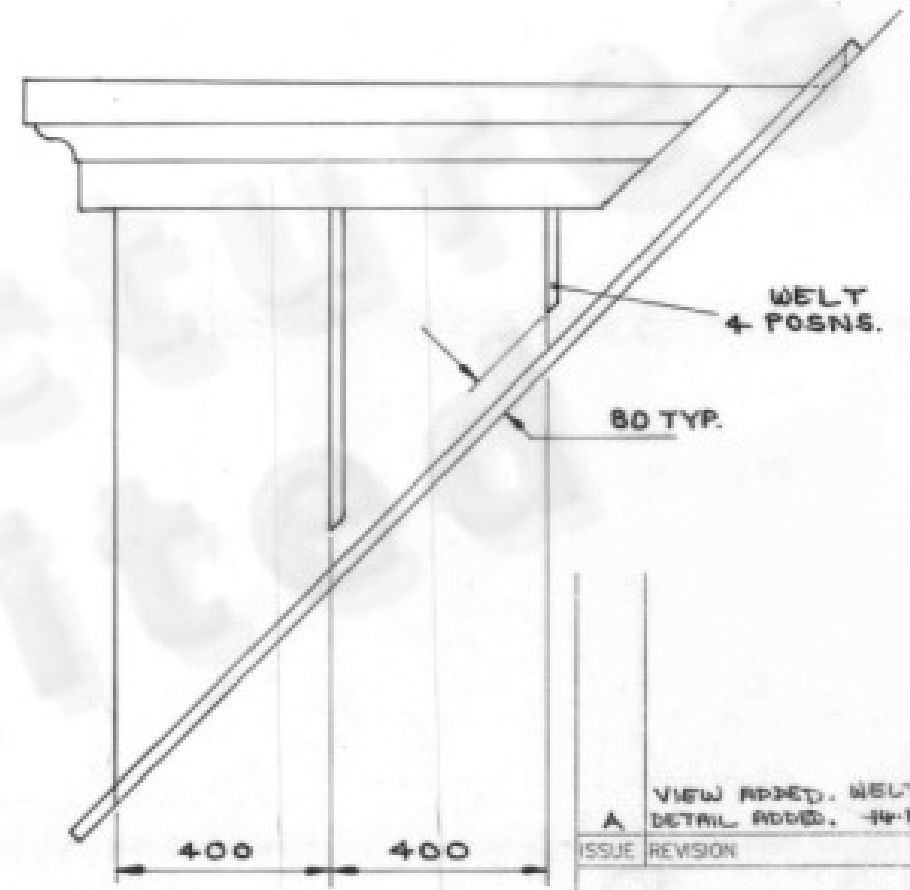

3RD ANGLE PROJECTION

FRONT ELEVATION

DETAIL OF WELT
SCALE 1:1

VIEW ADDED. WELT
 A DETAIL ADDED. -14-W-12
 ISSUE REVISION

ALPHA GLASS FIBRES

SITE
KINGS HILL

TITLE TOWER HOUSE TYPE
 47° DORMER WINDOW
 630 x 900

SCALE 1:10 DATE 7-10-02

DRAWING NUMBER 9098/2/2 A