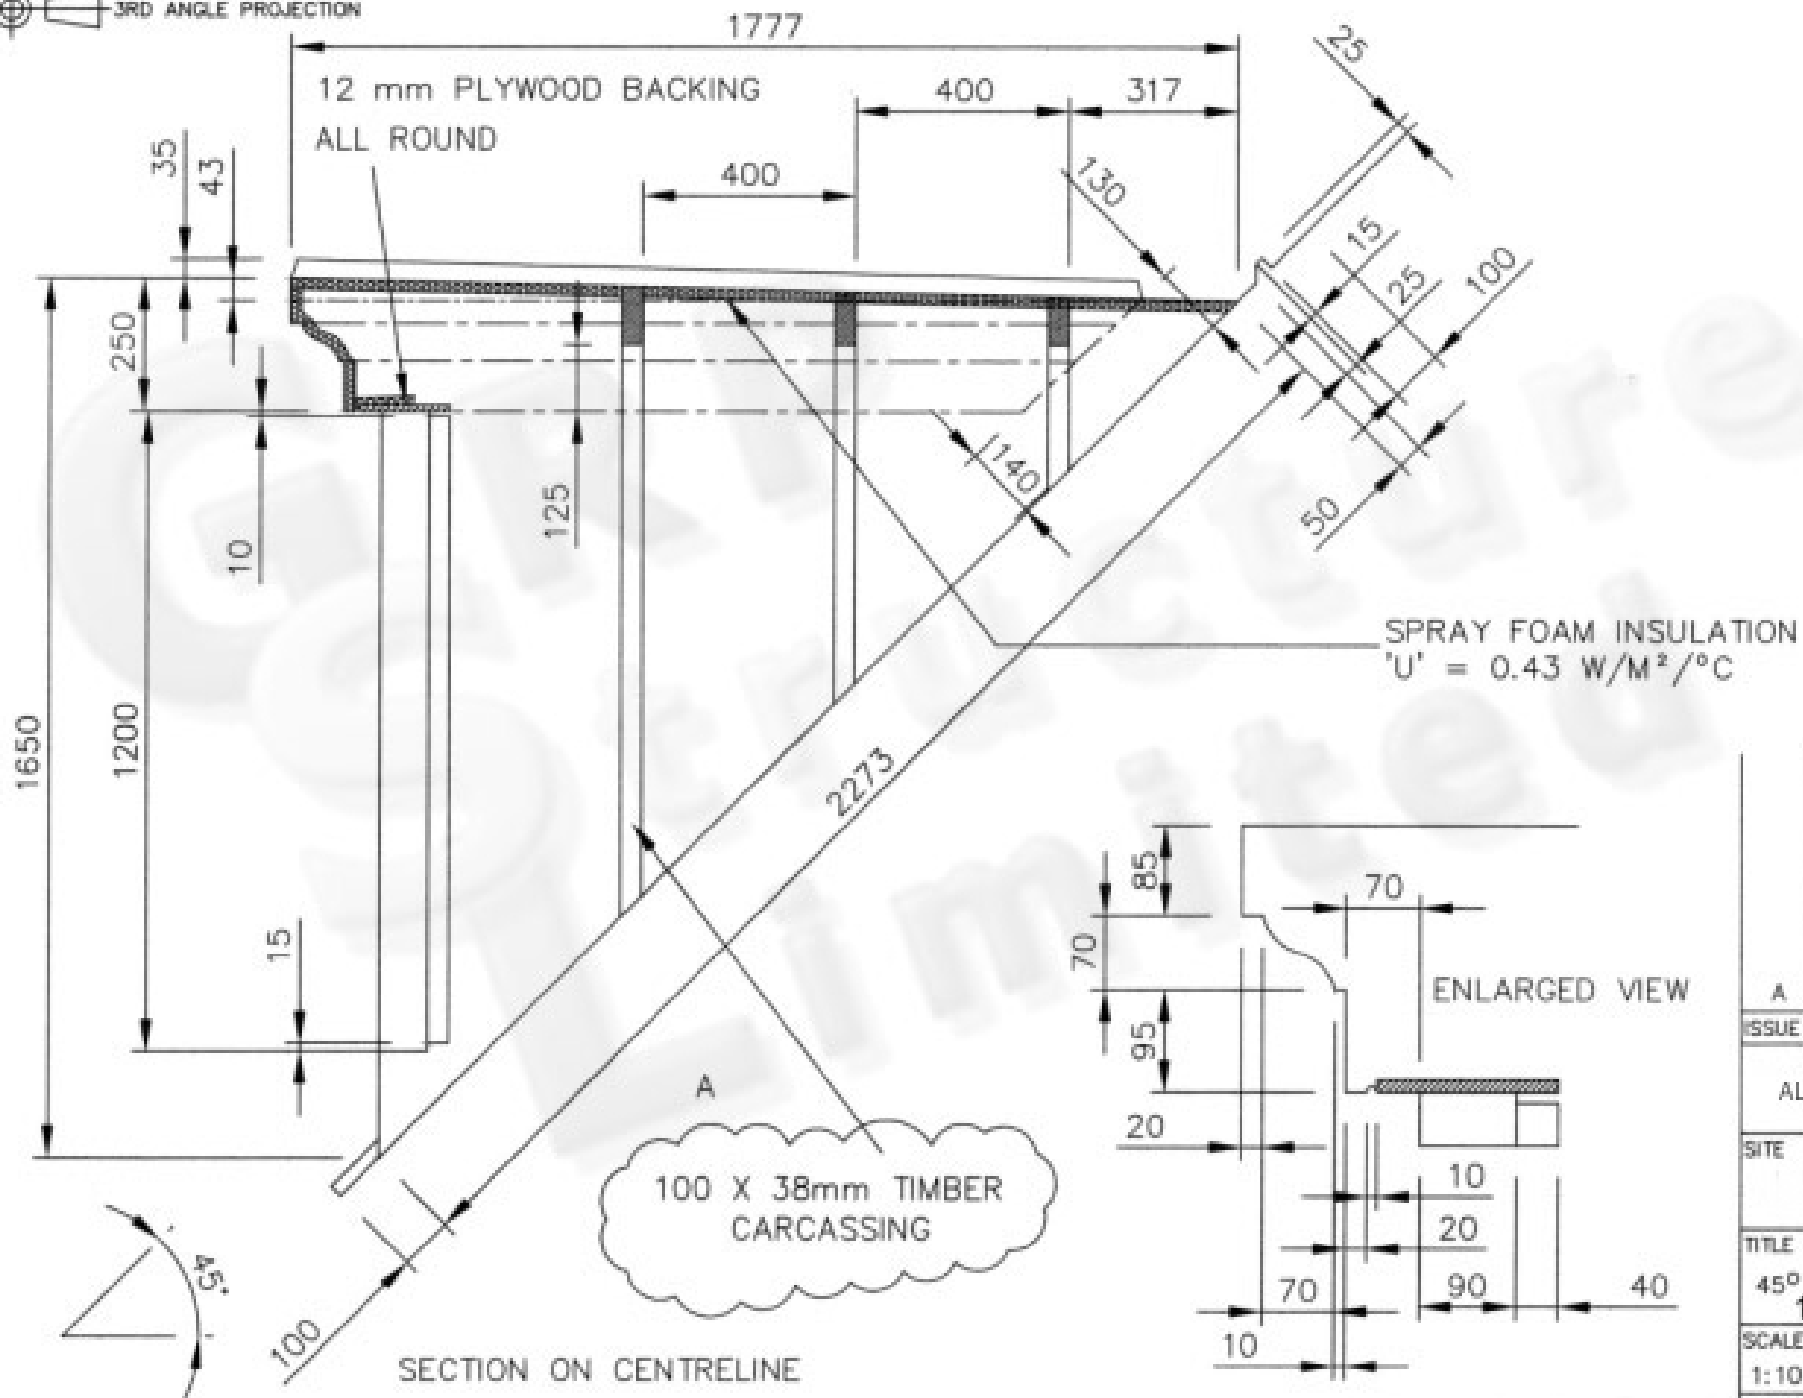

3RD ANGLE PROJECTION

DRAWING SIZE A3

A	DIM AMENDED.15/10/02
ISSUE	REVISION
ALPHA GLASS FIBRES LTD	
SITE	
TITLE SQUARE PLOT 45° DORMER WINDOW 1200 x 1200	
SCALE 1:10	DATE 8/10/02
DRAWING NUMBER 9098/3/1 of 3	A