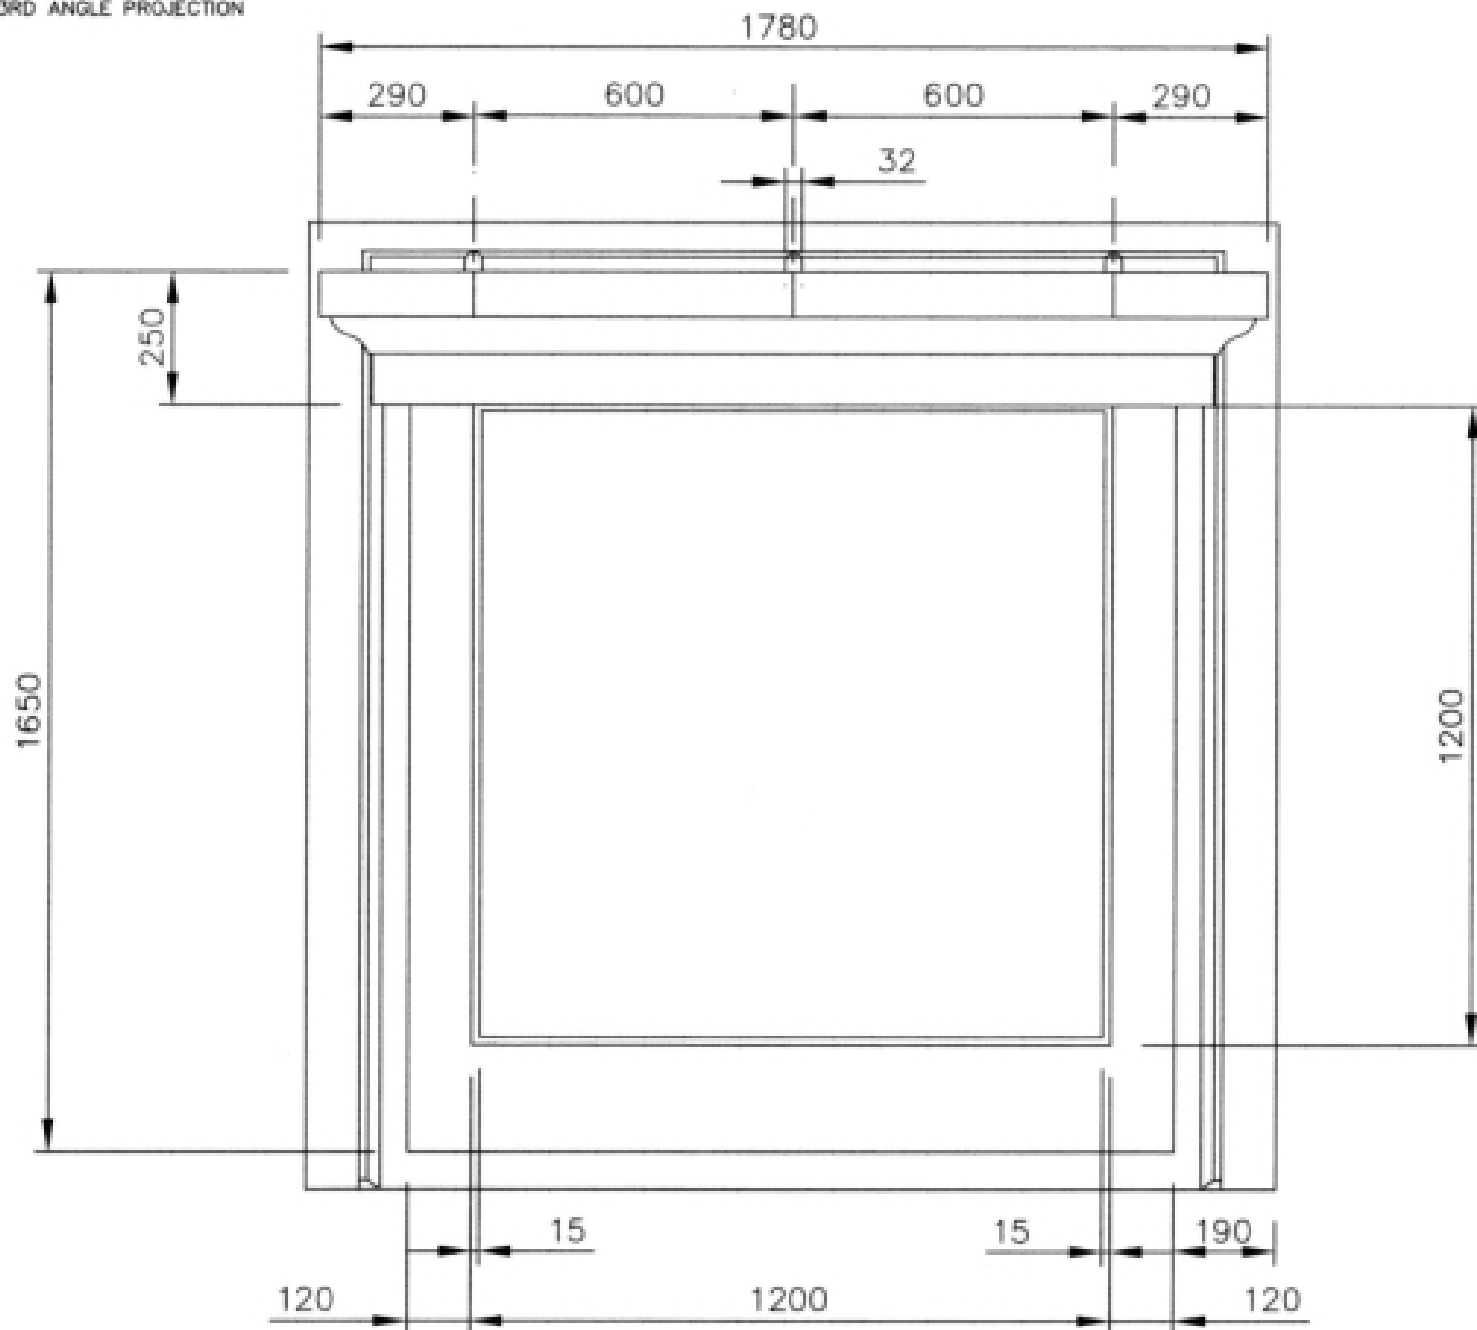

3RD ANGLE PROJECTION

| ISSUE | REVISION |
|--|-----------------|
| / ALPHA LOGO.jpg | |
| SITE | |
| TITLE SQUARE PLOT 45 DORMER WINDOW 1200 x 1200 | |
| SCALE 1:10 | DATE 8/10/02 |
| DRAWING NUMBER 9098/3/2 | |