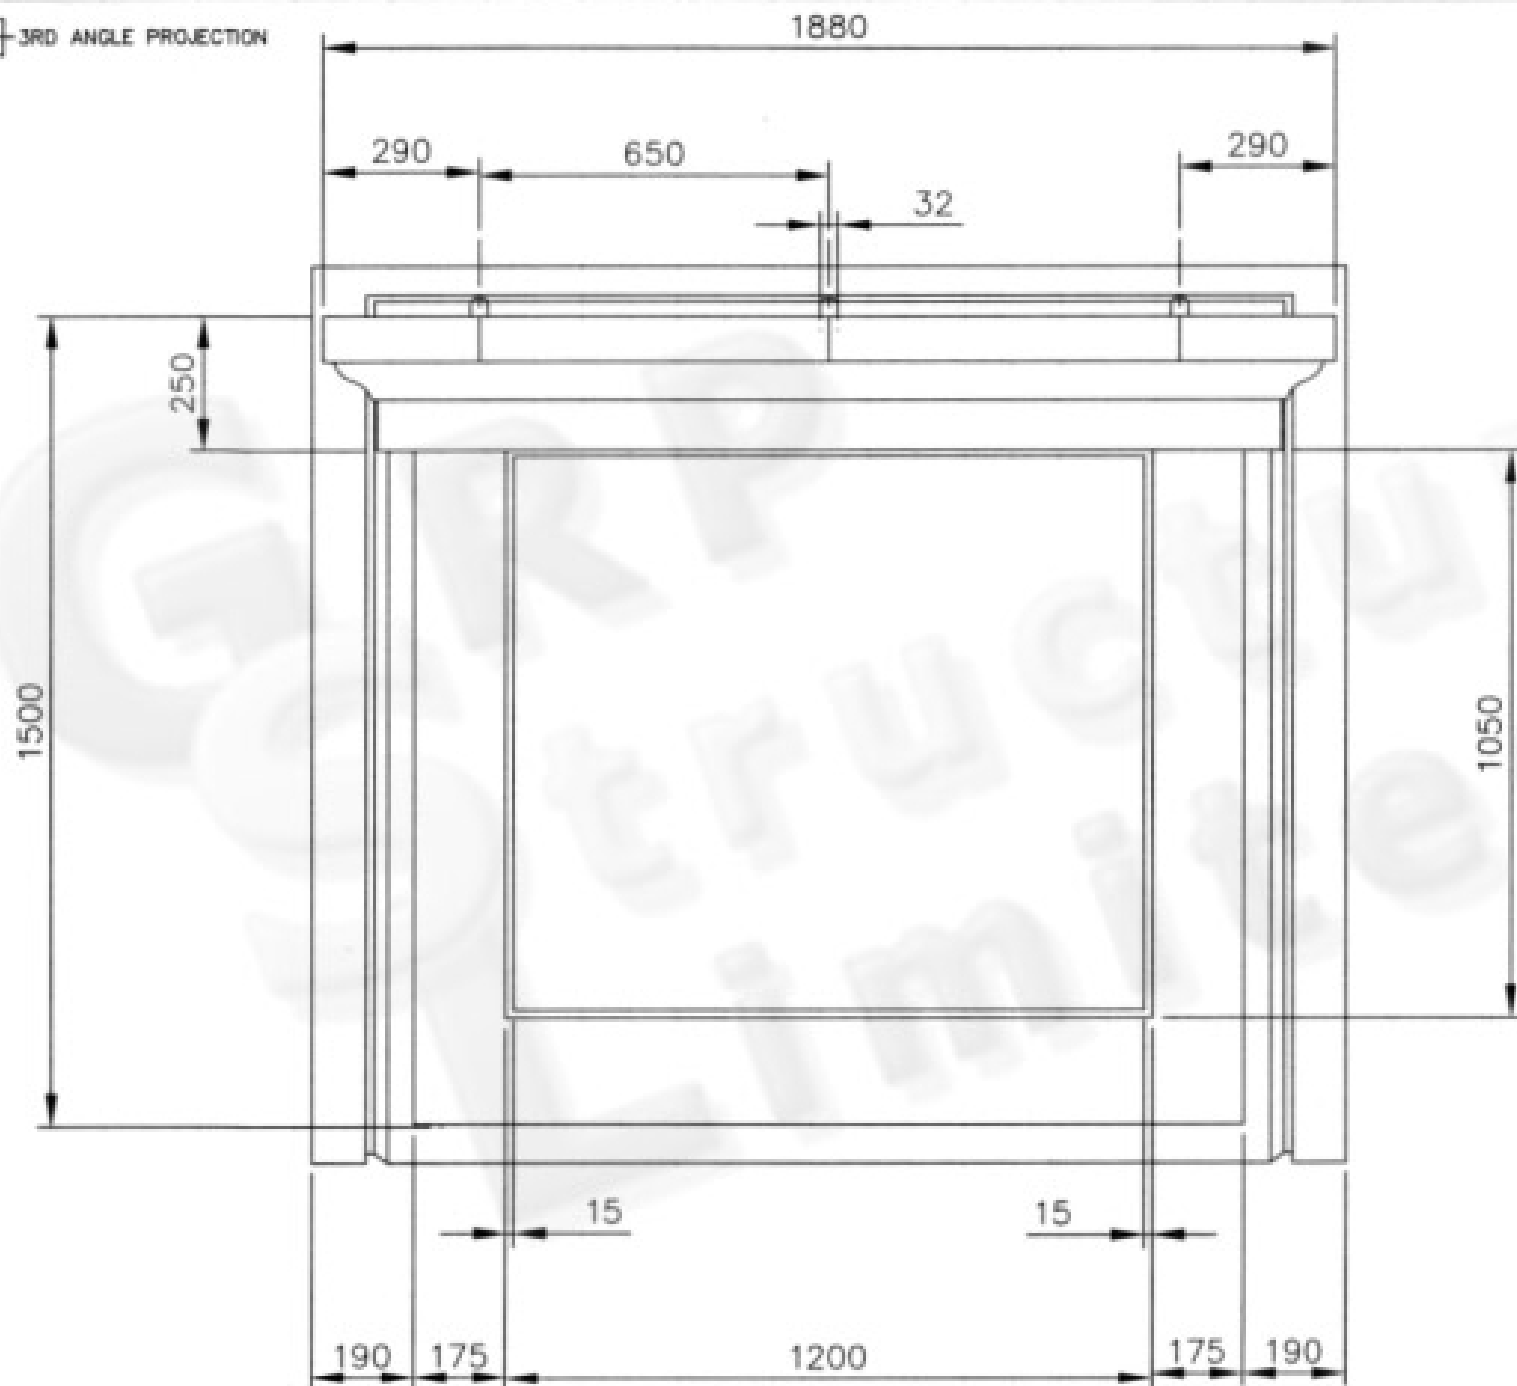

3RD ANGLE PROJECTION