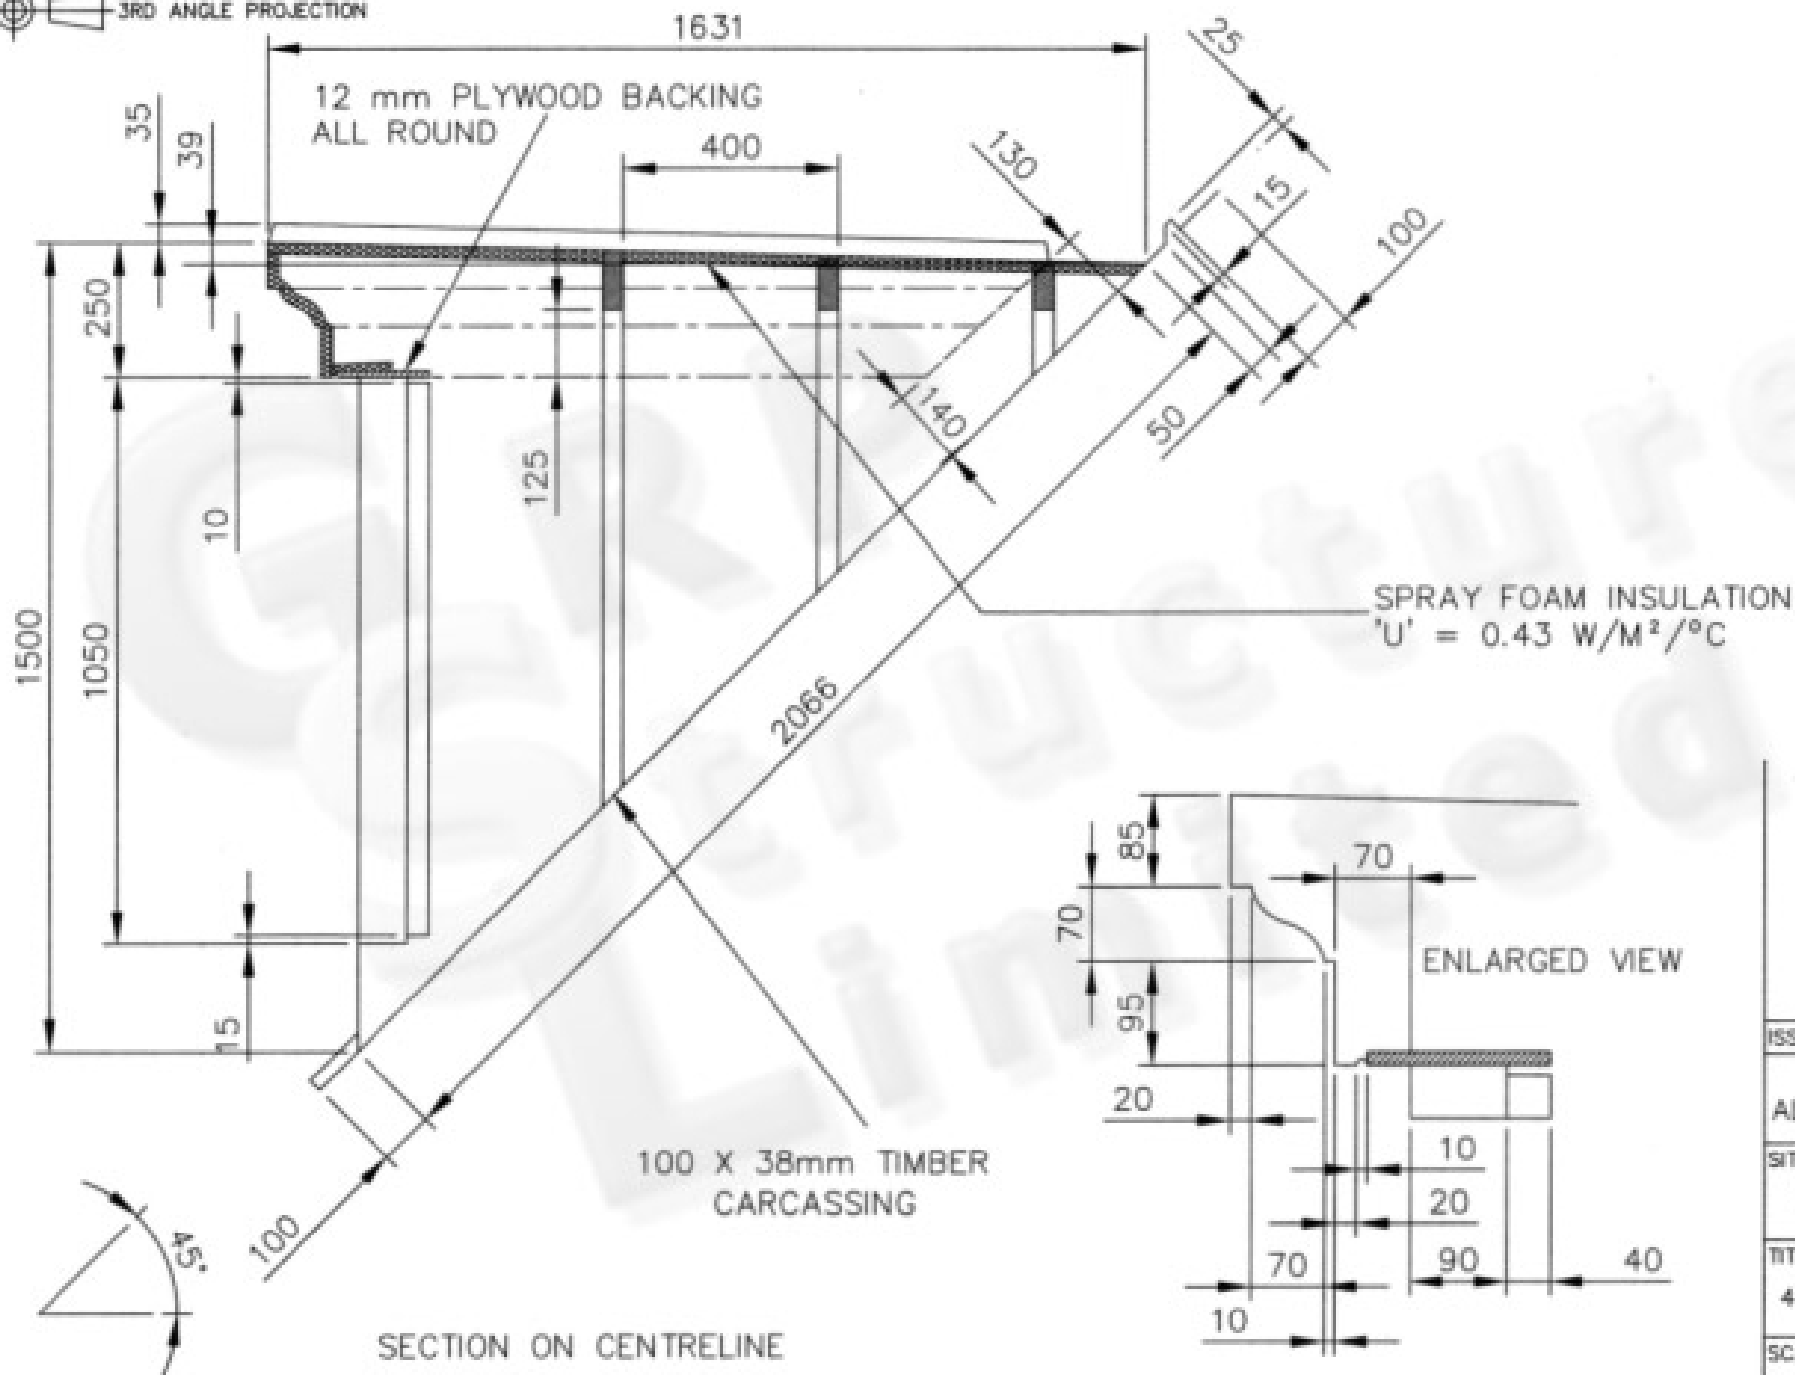

3RD ANGLE PROJECTION

ISSUE	REVISION
ALPHA GLASSFIBRES LTD.	
SITE	
TITLE HOUSE TYPE K7 45° DORMER WINDOW 1200 X 1050	
SCALE 1:10	DATE 17/10/02
DRAWING NUMBER 9098/7/1 of 3	