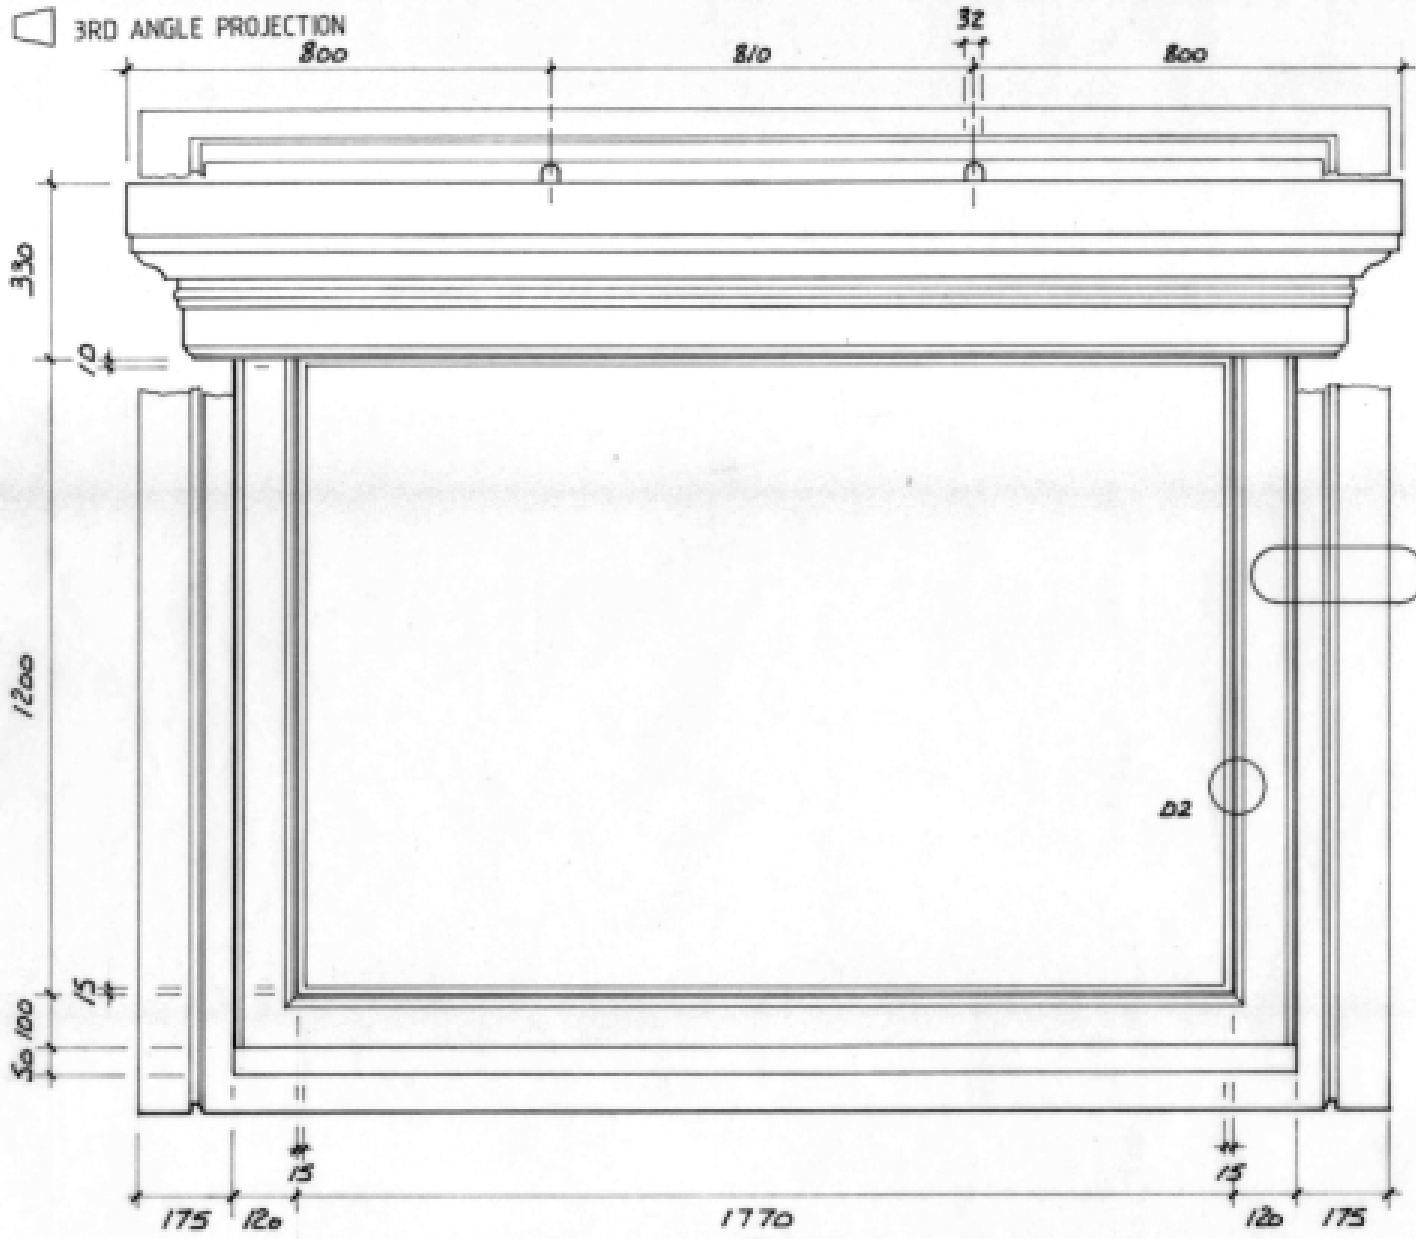

3RD ANGLE PROJECTION

FRONT ELEVATION
1/10

DETAIL - D1
1:5

DETAIL - D2 (TYP)
1:2

A 14/2 DIMENSION AMENDED

ISS. REVISION

Alpha Glass Fibres Ltd.
ALPHA GLASS FIBRES LTD.

SITE
WARWICK PARK

TITLE
DORMER WINDOW / 1770x 1200 FRAME

SCALE DATE
A.N. 8/2/99

DRAWING NUMBER
8747 / 01 A