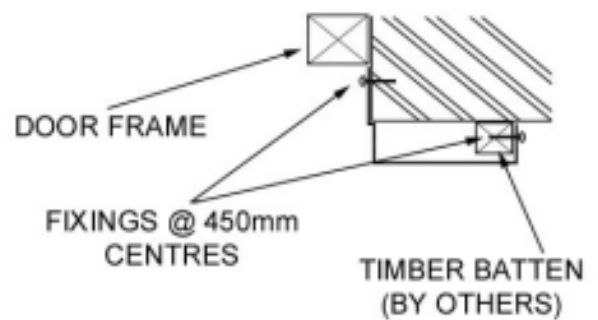

PLAIN

FLUTED

2685

209

2001

475

**GRP**  
Structures  
Limited

ALPHARANGE®